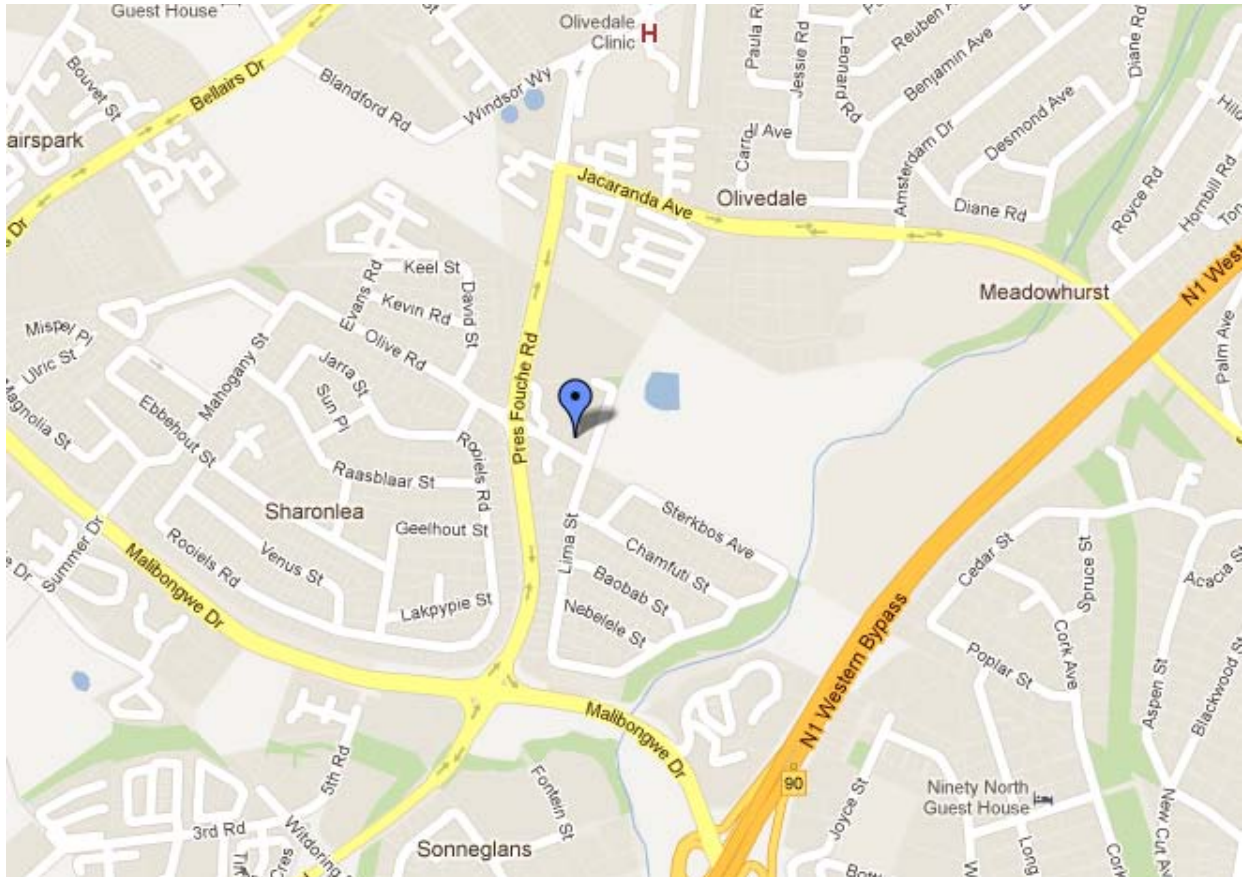

**Physical Address:** Paracon House, Olivedale Office Park, Corner Olive and Lima Street, Olivedale

**GPS Co-ordinates:** S26° 3' 49.4274" E27° 58' 15.168"

**Directions:**

From the N1 Highway:

Take exit for **Malibongwe Drive** toward **R512/Lanseria Airport/Randburg**. At the following set of traffic lights you will a Total service station diagonally left. **Turn right** onto **Pres Fouché Road**. At the following set of traffic lights, turn right onto **Olive Rd**. Take the first left into **Lima Street** and Paracon House will be the first office block on your left.